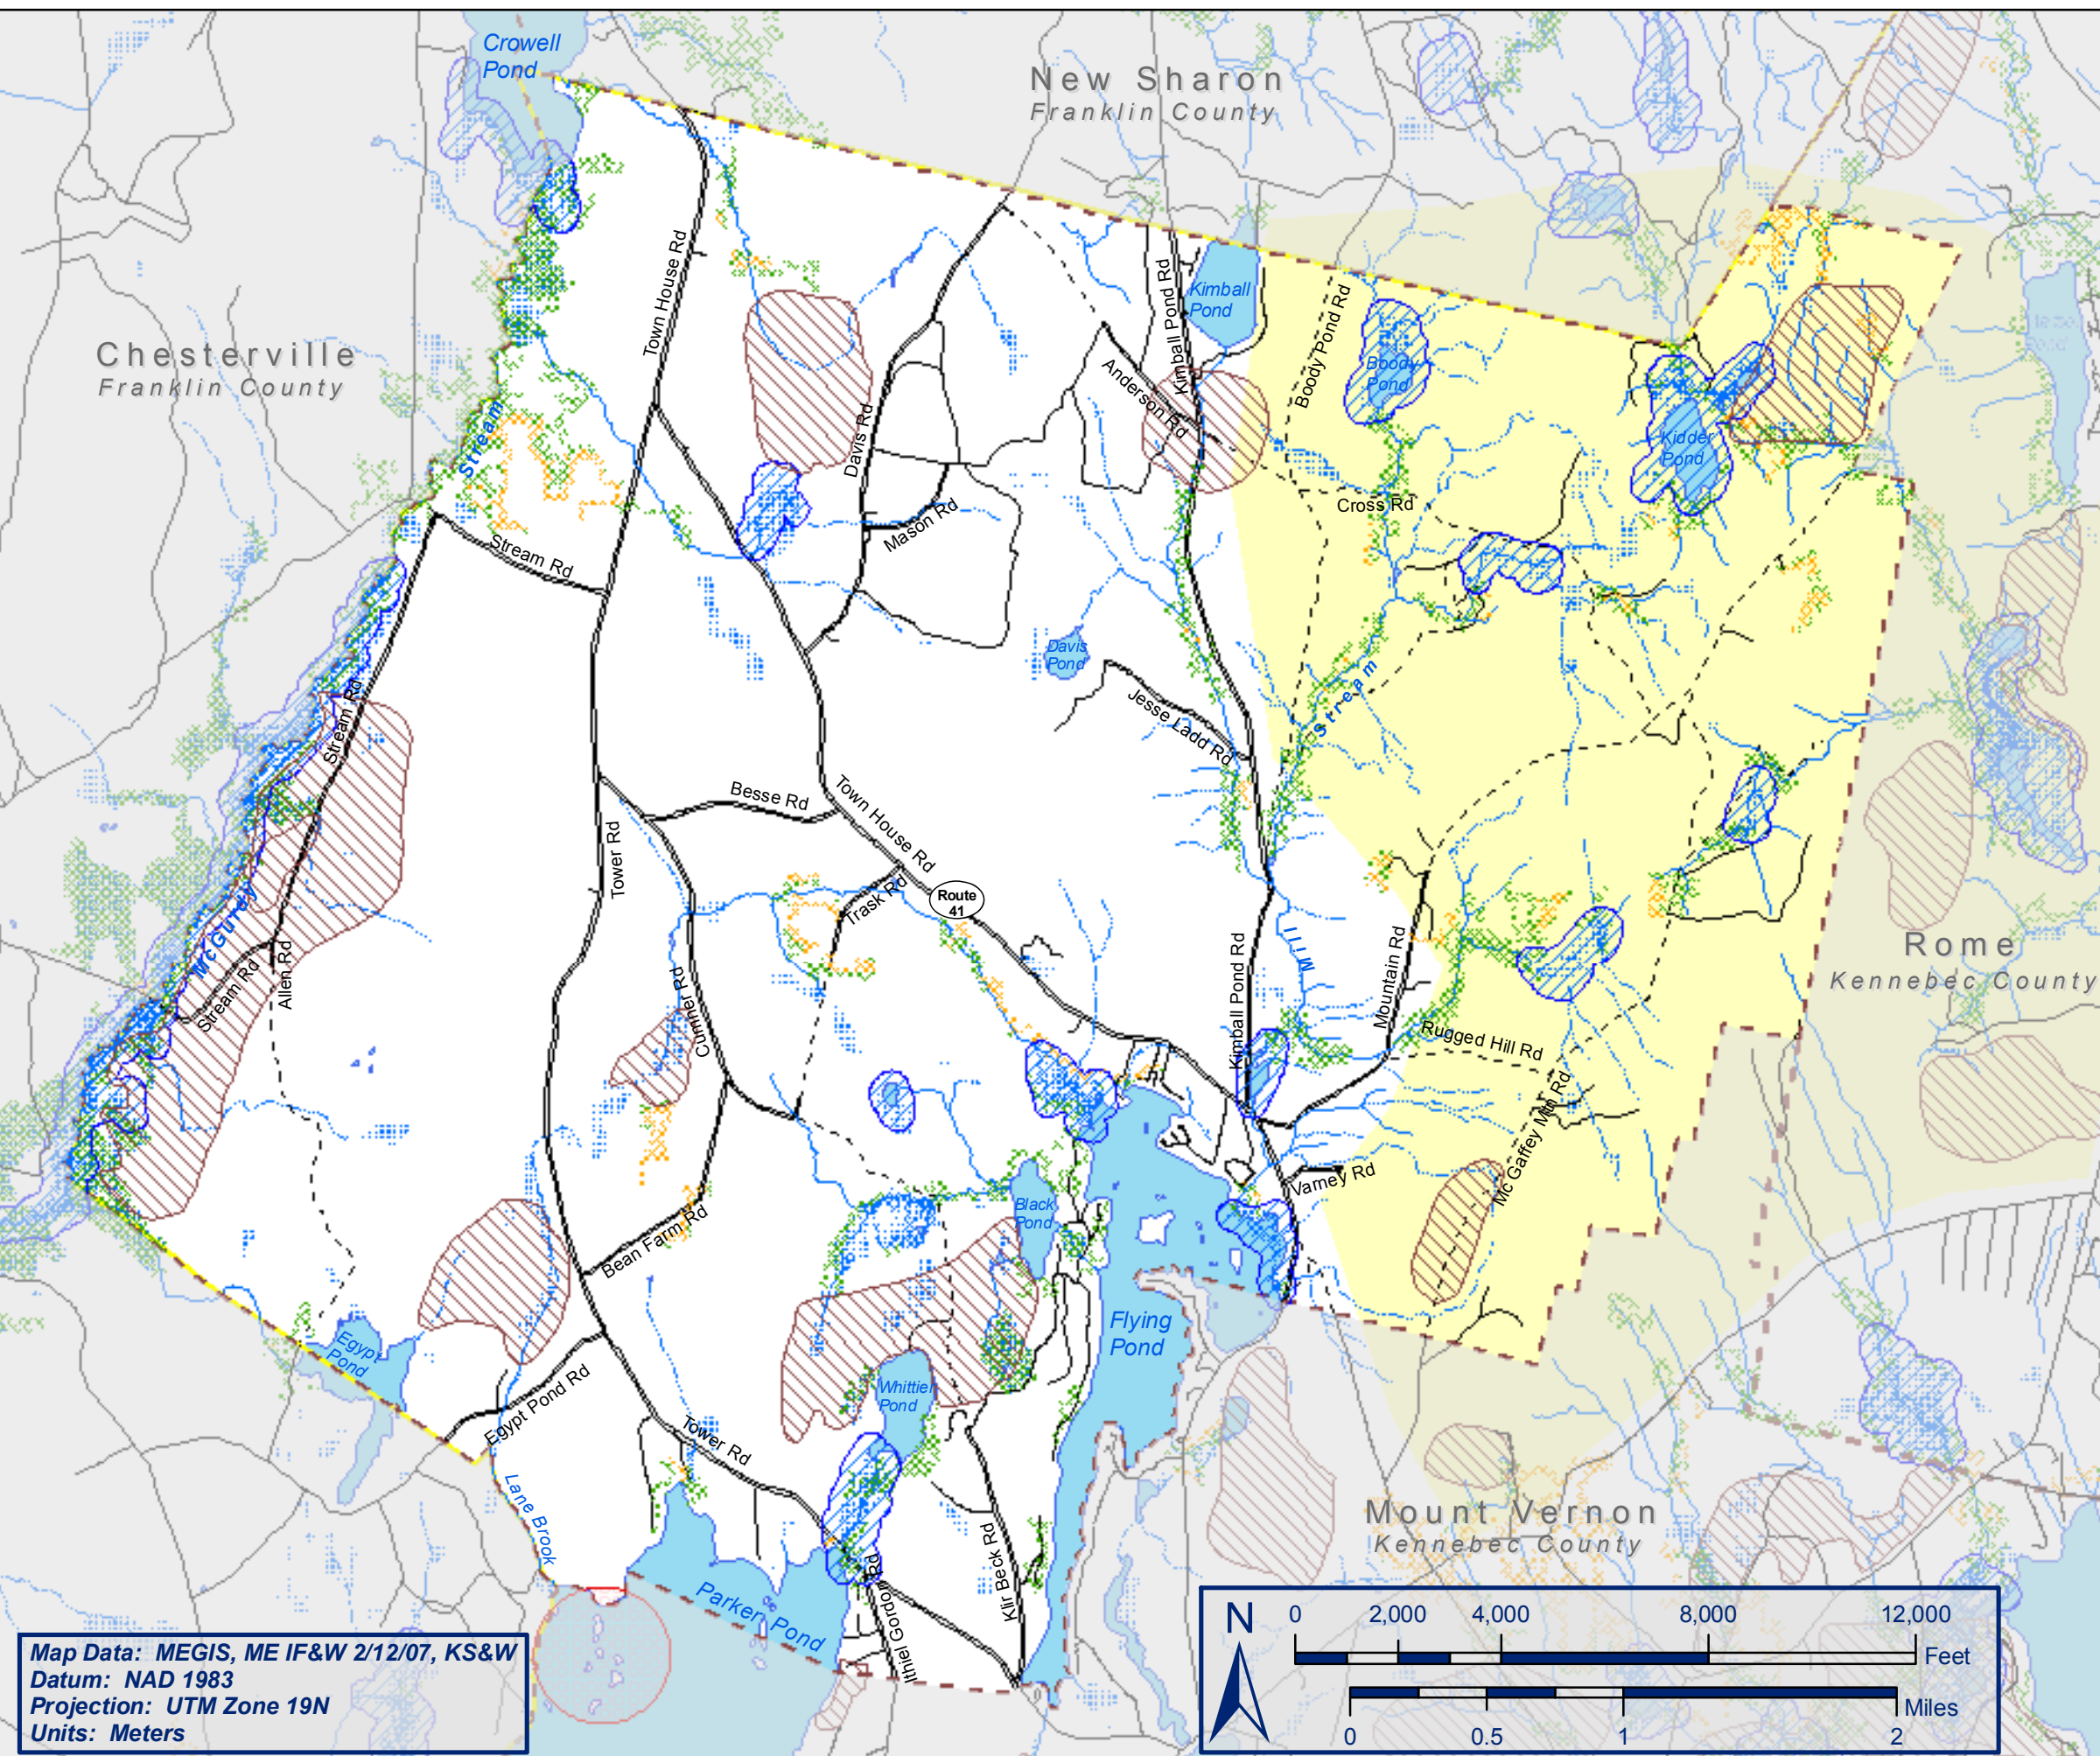

Town of Vienna

Kennebec County, Maine

2007 Comprehensive Plan Map 5: Significant Habitat

Map Legend

Maine Inland Fisheries and Wildlife Habitat

- Deer Wintering Area
- Eagle Nesting Area
- Inland Waterfowl and Wading Bird Area

US Fish & Wildlife High Value Habitat

- Grassland
- Freshwater Wetlands
- Upland Forest

Beginning with Habitat Focus Areas of Ecological Significance

- Kennebec Highlands

Other Features

- Lakes and Ponds
- Perennial Streams
- Intermittent Streams
- Wetlands
- County Boundary
- Town Boundary
- Public Roads
- Unmaintained Roads
- Private Roads

Map Data: MEGIS, ME IF&W 2/12/07, KS&W
Datum: NAD 1983
Projection: UTM Zone 19N
Units: Meters